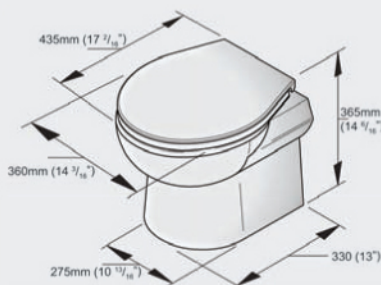

Electric marine toilets

VETUS toilet type WCP is the smallest electric toilet on the market. Owing to its small dimensions and low weight, it may be the ideal replacement for older hand-operated pump toilets.

The specifications are identical with those of the other VETUS 12 or 24 Volt toilets, except that the electronic components are now mounted outside the toilet.

WCP

| | | |
|----------|--------------------|---------|
| SMT02S12 | Toilet type SMT02S | 12 Volt |
| SMT02S24 | Toilet type SMT02S | 24 Volt |
| WCPS12 | Toilet type WCPS | 12 Volt |
| WCPS24 | Toilet type WCPS | 24 Volt |

The electronic control panel

- The panel dimensions are 72 mm (2^{13/16}”) x 72 mm (2^{13/16}”) and the build-in depth required is 21 mm (1^{3/16}”).
- The edges of the panel are chromium plated.
- It is supplied with a waterproof gasket and can be easily fitted to a bulkhead.
- It is supplied completely pre-wired and terminates with a plug and 1.5 m (5 ft.) cable. This connects to the 1.5 m (5 ft.) harness and socket supplied with the toilet.
- The panel controls 3 functions: economy flush, normal flush and discharge only.