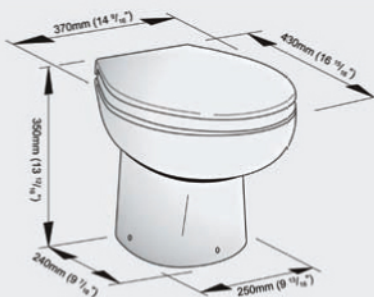

Electric marine toilets

VETUS toilet type WCP is the smallest electric toilet on the market. Owing to its small dimensions and low weight, it may be the ideal replacement for older hand-operated pump toilets.

The specifications are identical with those of the other VETUS 12 or 24 Volt toilets, except that the electronic components are now mounted outside the toilet.

WCP

| | | |
|----------|--------------------|---------|
| SMT02S12 | Toilet type SMT02S | 12 Volt |
| SMT02S24 | Toilet type SMT02S | 24 Volt |
| WCPS12 | Toilet type WCPS | 12 Volt |
| WCPS24 | Toilet type WCPS | 24 Volt |

The electronic control panel

- The panel dimensions are 72 mm (2^{13/16}”) x 72 mm (2^{13/16}”) and the build-in depth required is 21 mm (1^{3/16}”).
- The edges of the panel are chromium plated.
- It is supplied with a waterproof gasket and can be easily fitted to a bulkhead.
- It is supplied completely pre-wired and terminates with a plug and 1.5 m (5 ft.) cable. This connects to the 1.5 m (5 ft.) harness and socket supplied with the toilet.
- The panel controls 3 functions: economy flush, normal flush and discharge only.