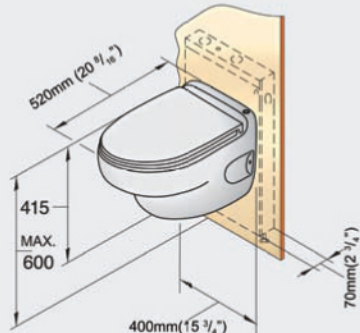

This wall mounted toilet provides a solution where floor space is at a premium and enables toilet installation where a floor standing model would be impractical.